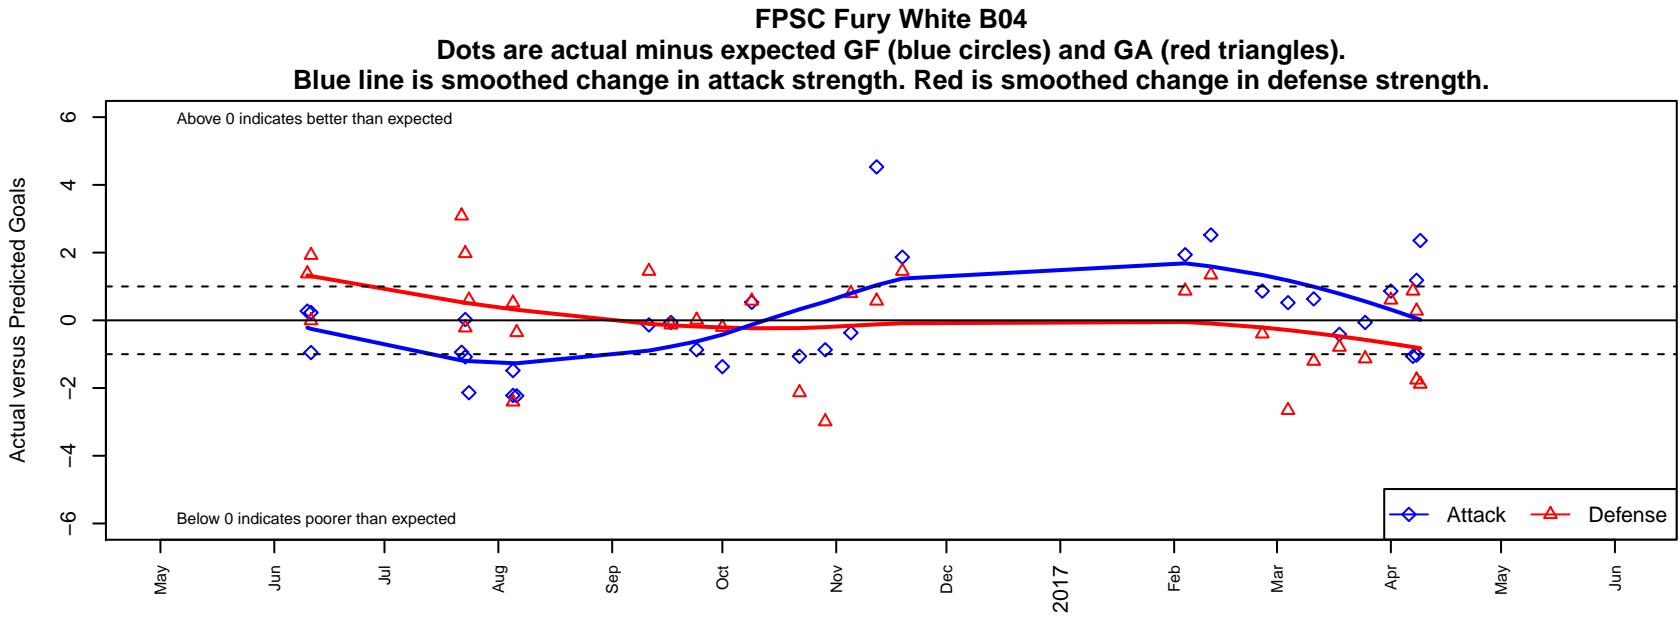

FPSC Fury White B04

Franklin Pierce SC
 Tacoma, WA
 B04 total strength=802
 attack=1.56 defense=0.65
 fall league = PSPL Classic 1 U13
 spr league = Spr PSPL Classic 1 Red U13

alt names used:
 FPSC B04 Fury White
 FPSC Fury B04 White
 WPFC B04 Fury White
 FPSC FURY B04 WHITE (WA)
 FPSC Fury B04 White
 FPSC FURY B04 WHITE (WA)

Venues played:
 2016 Starfire Spring Classic BU13 Silver
 2016 Crossfire Select U13 Gold Silver Gold-Sil
 2016 WA Rush Cup B04 Silver U13
 2016 PSPL Classic 1 U13
 2016 Spr PSPL Classic 1 Red U13
 2016 WA Cup U13 Silver U13

**attack and defense variance (black dot)
relative to other teams
and top 10 in region**

**attack and defense rating
relative to others at age
and all opponents in last 13 months**

Performance relative to 13 month average