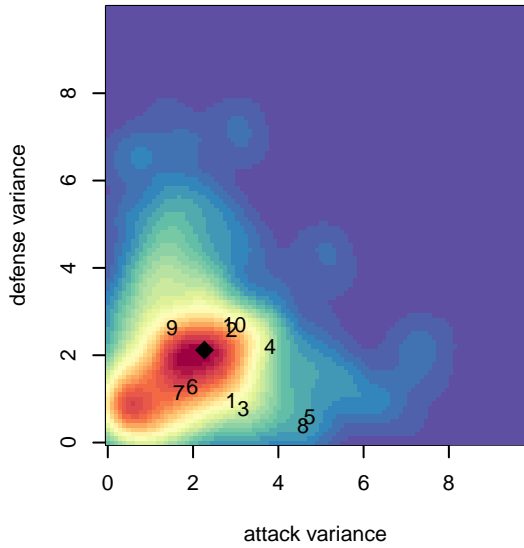

FPSC Fury White B04

Franklin Pierce SC
 Tacoma, WA
 B04 total strength=802
 attack=1.56 defense=0.65
 fall league = PSPL Classic 1 U13
 spr league = Spr PSPL Classic 1 Red U13

alt names used:
 FPSC B04 Fury White
 FPSC Fury B04 White
 WPFC B04 Fury White
 FPSC FURY B04 WHITE (WA)
 FPSC Fury B04 White
 FPSC FURY B04 WHITE (WA)

**attack and defense variance (black dot)
relative to other teams
and top 10 in region**

**attack and defense rating
relative to others at age
and all opponents in last 13 months**

Performance relative to 13 month average