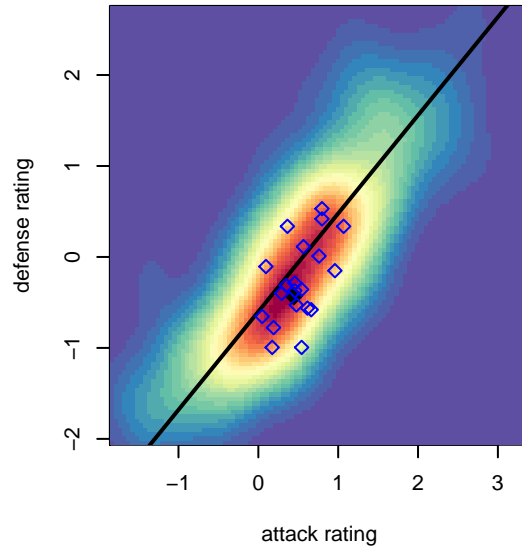

FPSC Fury White B04

Franklin Pierce SC
 Tacoma, WA
 B04 total strength=802
 attack=1.56 defense=0.65
 fall league = PSPL Classic 1 U13
 spr league = Spr PSPL Classic 1 Red U13

alt names used:
 FPSC B04 Fury White
 FPSC Fury B04 White
 WPFC B04 Fury White
 FPSC FURY B04 WHITE (WA)
 FPSC Fury B04 White
 FPSC FURY B04 WHITE (WA)

**attack and defense variance (black dot)
relative to other teams
and top 10 in region**

**attack and defense rating
relative to others at age
and all opponents in last 13 months**

Performance relative to 13 month average