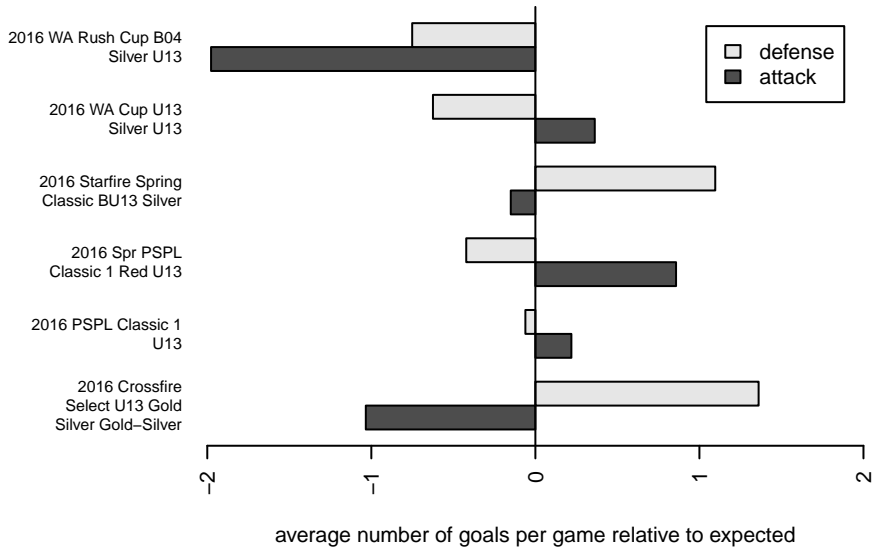

FPSC Fury White B04

Franklin Pierce SC
 Tacoma, WA
 B04 total strength=802
 attack=1.56 defense=0.65
 fall league = PSPL Classic 1 U13
 spr league = Spr PSPL Classic 1 Red U13

alt names used:
 FPSC B04 Fury White
 FPSC Fury B04 White
 WPFC B04 Fury White
 FPSC FURY B04 WHITE (WA)
 FPSC Fury B04 White
 FPSC FURY B04 WHITE (WA)

Venues played:
 2016 Starfire Spring Classic BU13 Silver
 2016 Crossfire Select U13 Gold Silver Gold-Sil
 2016 WA Rush Cup B04 Silver U13
 2016 PSPL Classic 1 U13
 2016 Spr PSPL Classic 1 Red U13
 2016 WA Cup U13 Silver U13

**attack and defense variance (black dot)
relative to other teams
and top 10 in region**

**attack and defense rating
relative to others at age
and all opponents in last 13 months**

Performance relative to 13 month average