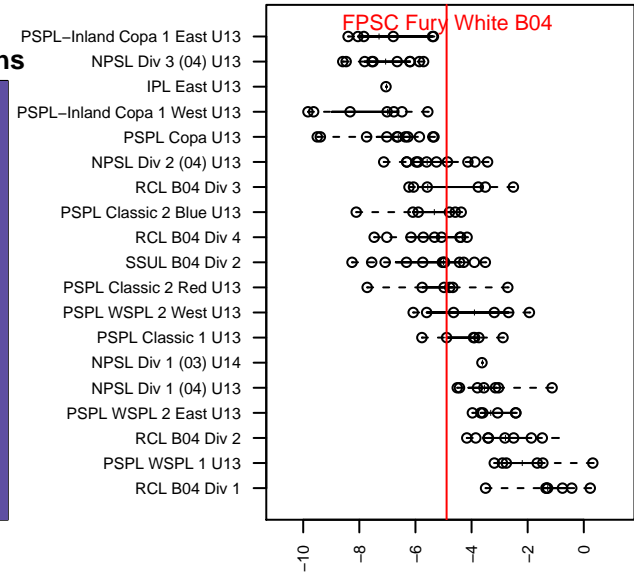

FPSC Fury White B04

Franklin Pierce SC
 Tacoma, WA
 B04 total strength=802
 attack=1.56 defense=0.65
 fall league = PSPL Classic 1 U13
 spr league = Spr PSPL Classic 1 Red U13

alt names used:
 FPSC B04 Fury White
 FPSC Fury B04 White
 WPFC B04 Fury White
 FPSC FURY B04 WHITE (WA)
 FPSC Fury B04 White
 FPSC FURY B04 WHITE (WA)

Venues played:
 2016 Starfire Spring Classic BU13 Silver
 2016 Crossfire Select U13 Gold Silver Gold-Sil
 2016 WA Rush Cup B04 Silver U13
 2016 PSPL Classic 1 U13
 2016 Spr PSPL Classic 1 Red U13
 2016 WA Cup U13 Silver U13

**attack and defense variance (black dot)
relative to other teams
and top 10 in region**

**attack and defense rating
relative to others at age
and all opponents in last 13 months**

Performance relative to 13 month average