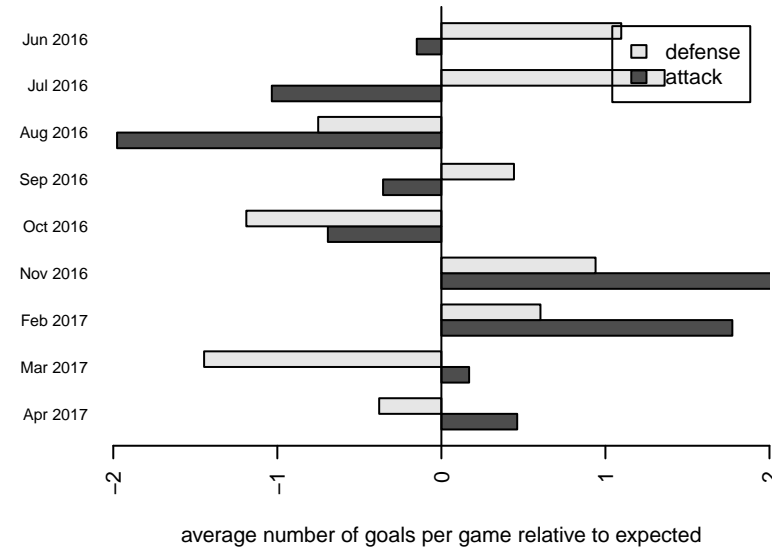

Performance relative to 13 month average